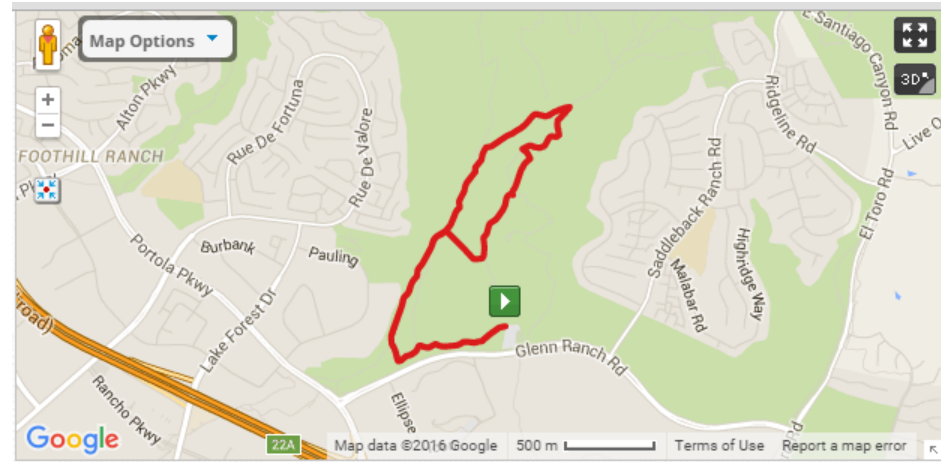

## CLIMB DETAILS

[Learn About Climb Ratings](#) [Download Data](#)

Rating	Start/End Points	Length	Start/End Elevation	Avg Grade
4	0.50 mi/3.28 mi	2.78 mi	891 ft/1,351 ft	3.1%

## CLIMB DETAILS

[Learn About Climb Ratings](#) [Download Data](#)

Rating	Start/End Points	Length	Start/End Elevation	Avg Grade
5	0.45 mi/1.60 mi	1.15 mi	883 ft/1,080 ft	3.2%