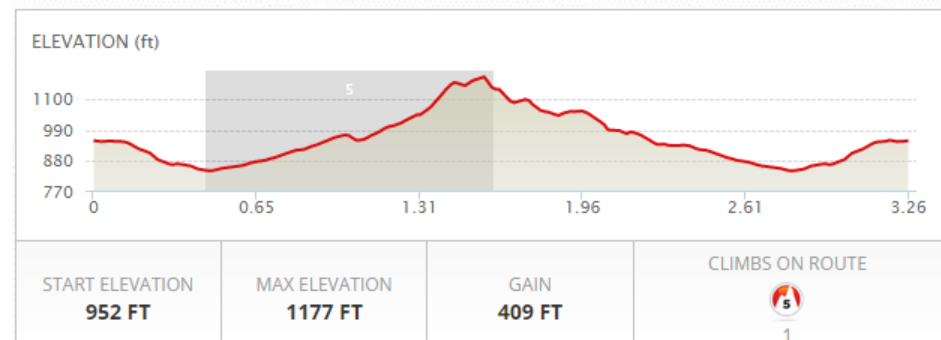

# Whiting 12K

## CLIMB DETAILS

[Learn About Climb Ratings](#) [Download Data](#)

Rating	Start/End Points	Length	Start/End Elevation	Avg Grade
4	0.50 mi/3.28 mi	2.78 mi	891 ft/1,351 ft	3.1%

## CLIMB DETAILS

[Learn About Climb Ratings](#) [Download Data](#)

Rating	Start/End Points	Length	Start/End Elevation	Avg Grade
5	0.45 mi/1.60 mi	1.15 mi	883 ft/1,080 ft	3.2%