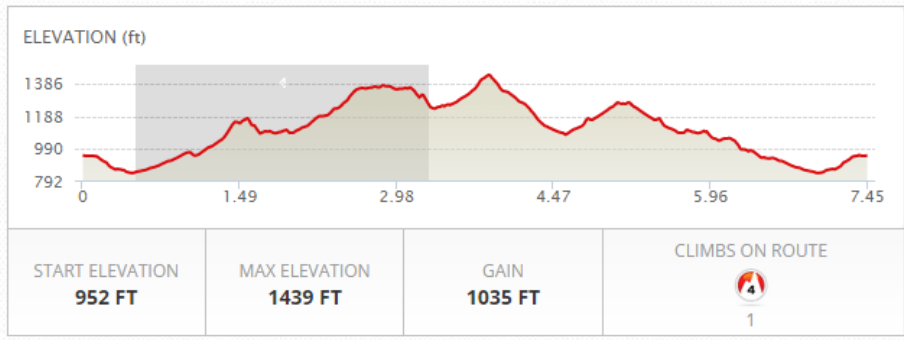

# Whiting 12K

## CLIMB DETAILS

[Learn About Climb Ratings](#) [Download Data](#)

Rating	Start/End Points	Length	Start/End Elevation	Avg Grade
4	0.50 mi/3.28 mi	2.78 mi	891 ft/1,351 ft	3.1%

## CLIMB DETAILS

[Learn About Climb Ratings](#) [Download Data](#)

Rating	Start/End Points	Length	Start/End Elevation	Avg Grade
5	0.45 mi/1.60 mi	1.15 mi	883 ft/1,080 ft	3.2%