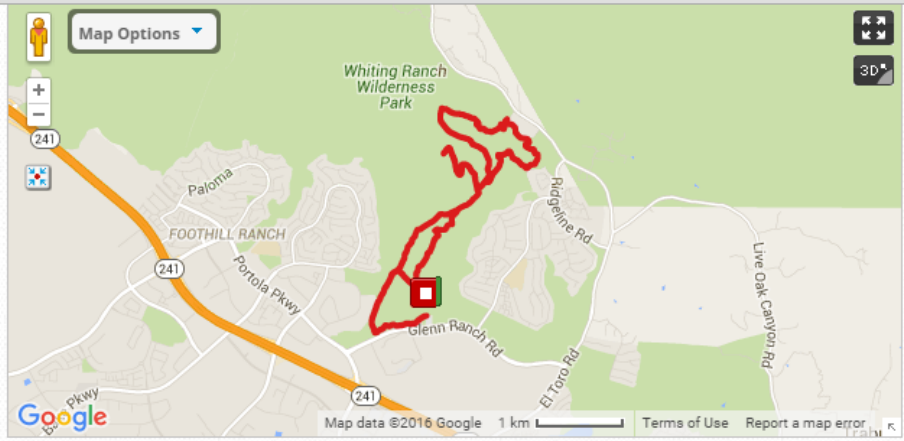

## CLIMB DETAILS

[Learn About Climb Ratings](#) [Download Data](#)

Rating	Start/End Points	Length	Start/End Elevation	Avg Grade
4	0.50 mi/3.28 mi	2.78 mi	891 ft/1,351 ft	3.1%

## CLIMB DETAILS

[Learn About Climb Ratings](#) [Download Data](#)

Rating	Start/End Points	Length	Start/End Elevation	Avg Grade
5	0.45 mi/1.60 mi	1.15 mi	883 ft/1,080 ft	3.2%