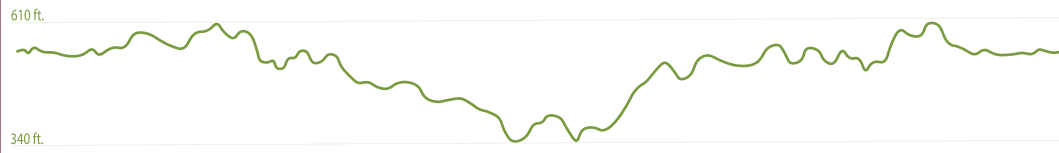

Peters Canyon Regional Park 10k Course Map

10k (730 ft elevation gain)

- Aid Station
- Course
- Mile Marker