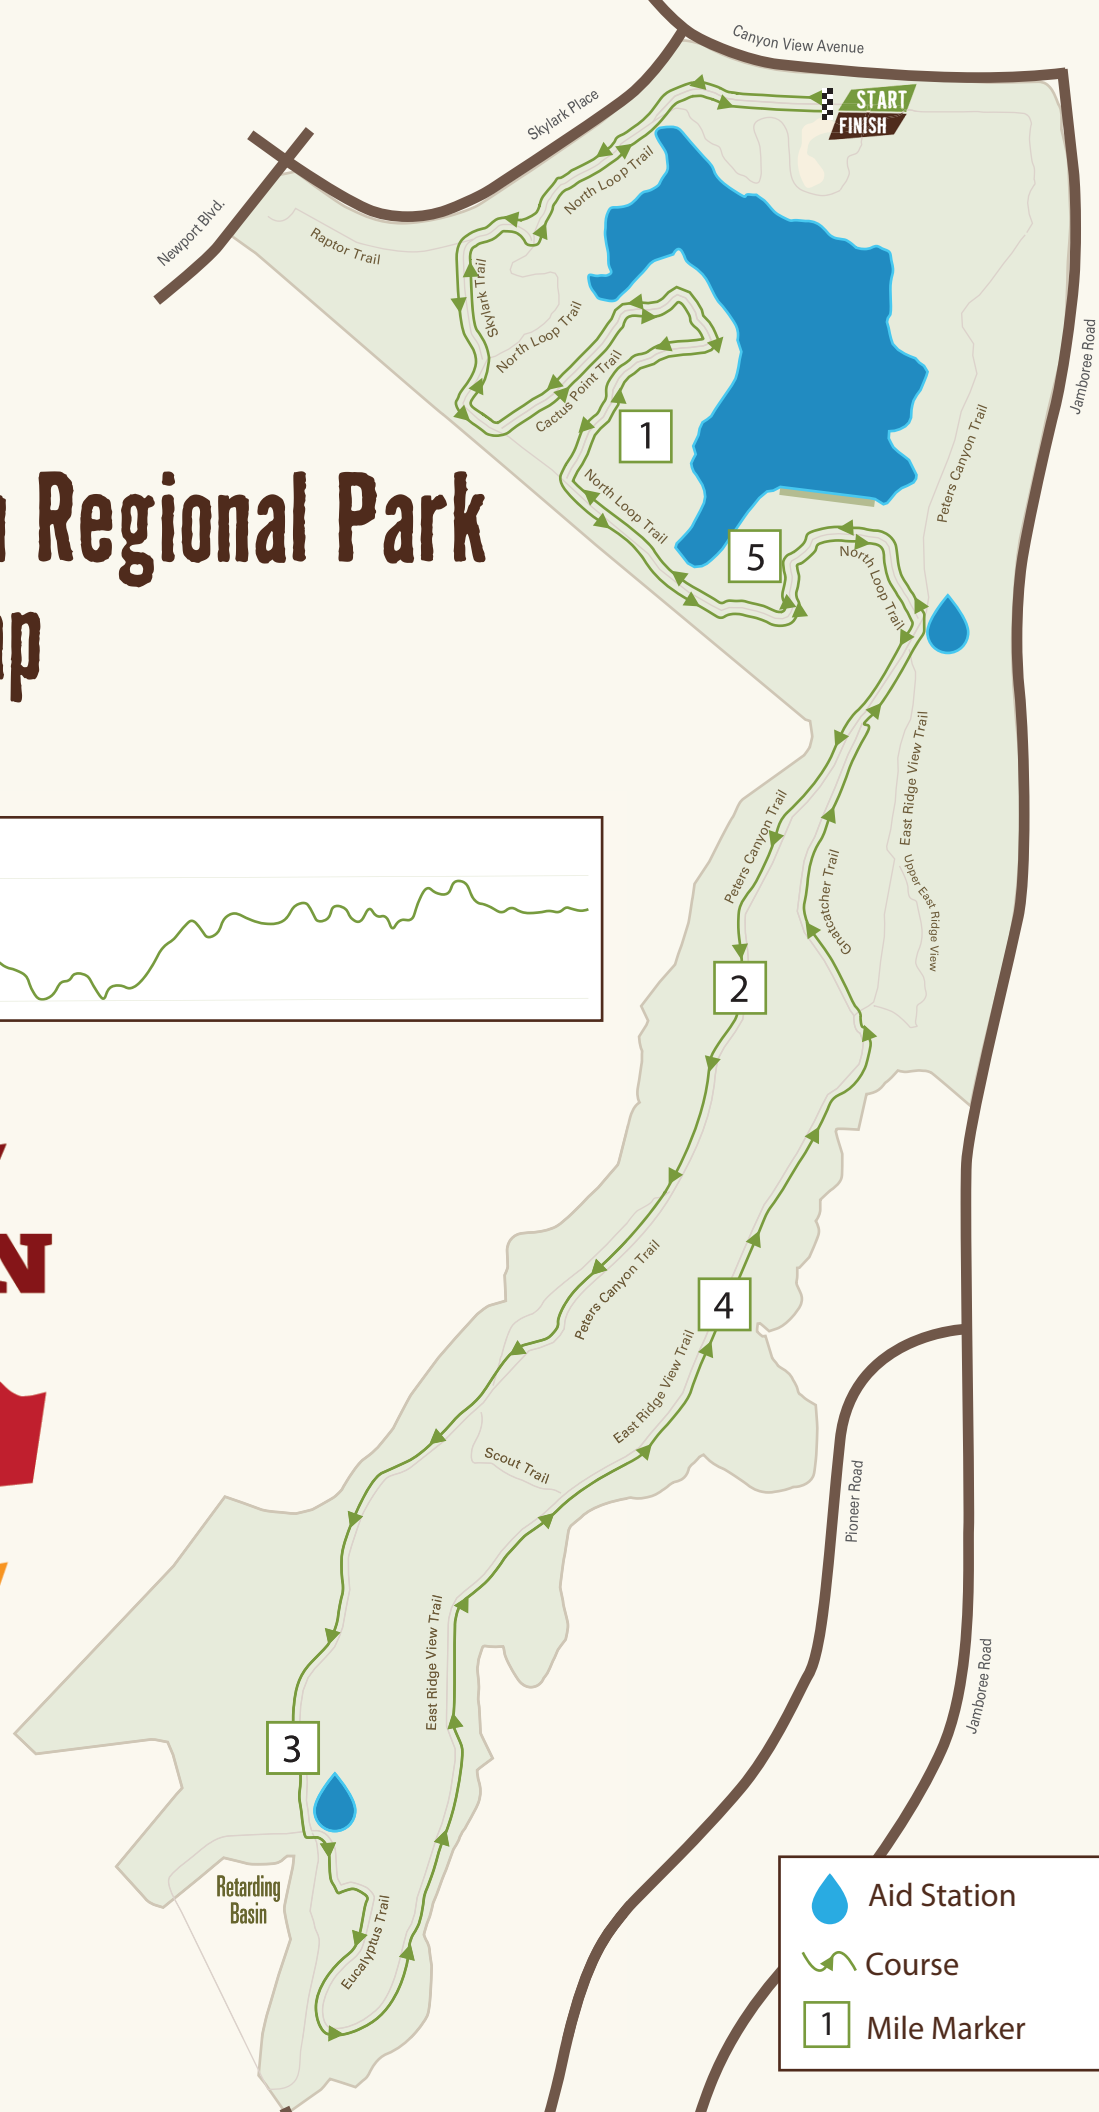

Peters Canyon Regional Park 10k Course Map

10k (730 ft elevation gain)

- Aid Station
- Course
- Mile Marker